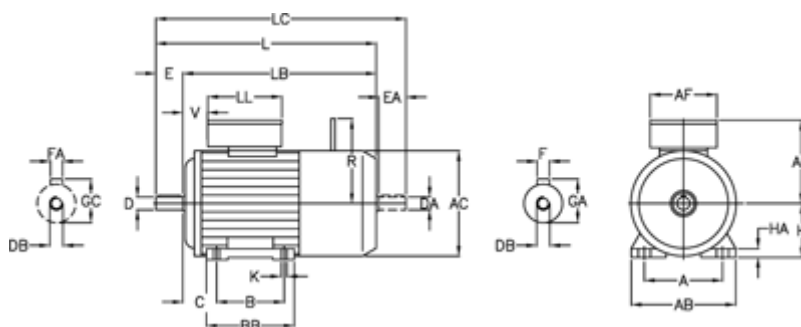

Data Sheet

Article number: 2502541240675

Description: Bonfiglioli brake motor BE71A-4-FD3.5 0.25KW
1400 rpm 3x230/400v 50HZ IE2 DC brake IP55e 3.5 B3 stainless steel

Measures

A	= 112	D	= 14	GC	= 16.0	R	= 103
A/F	= 98	DA	= 14	H	= 71	V	= 25
AB	= 135	DB	= M5	HA	= 8.0		
AC	= 138	E	= 30	K	= 7		
AD	= 132	EA	= 30	L	= 310		
B	= 90	F	= 5	LC	= 342		
BB H7	= 112	FA	= 5	Length B	= 280		
C	= 45	GA	= 16.0	LL	= 133		